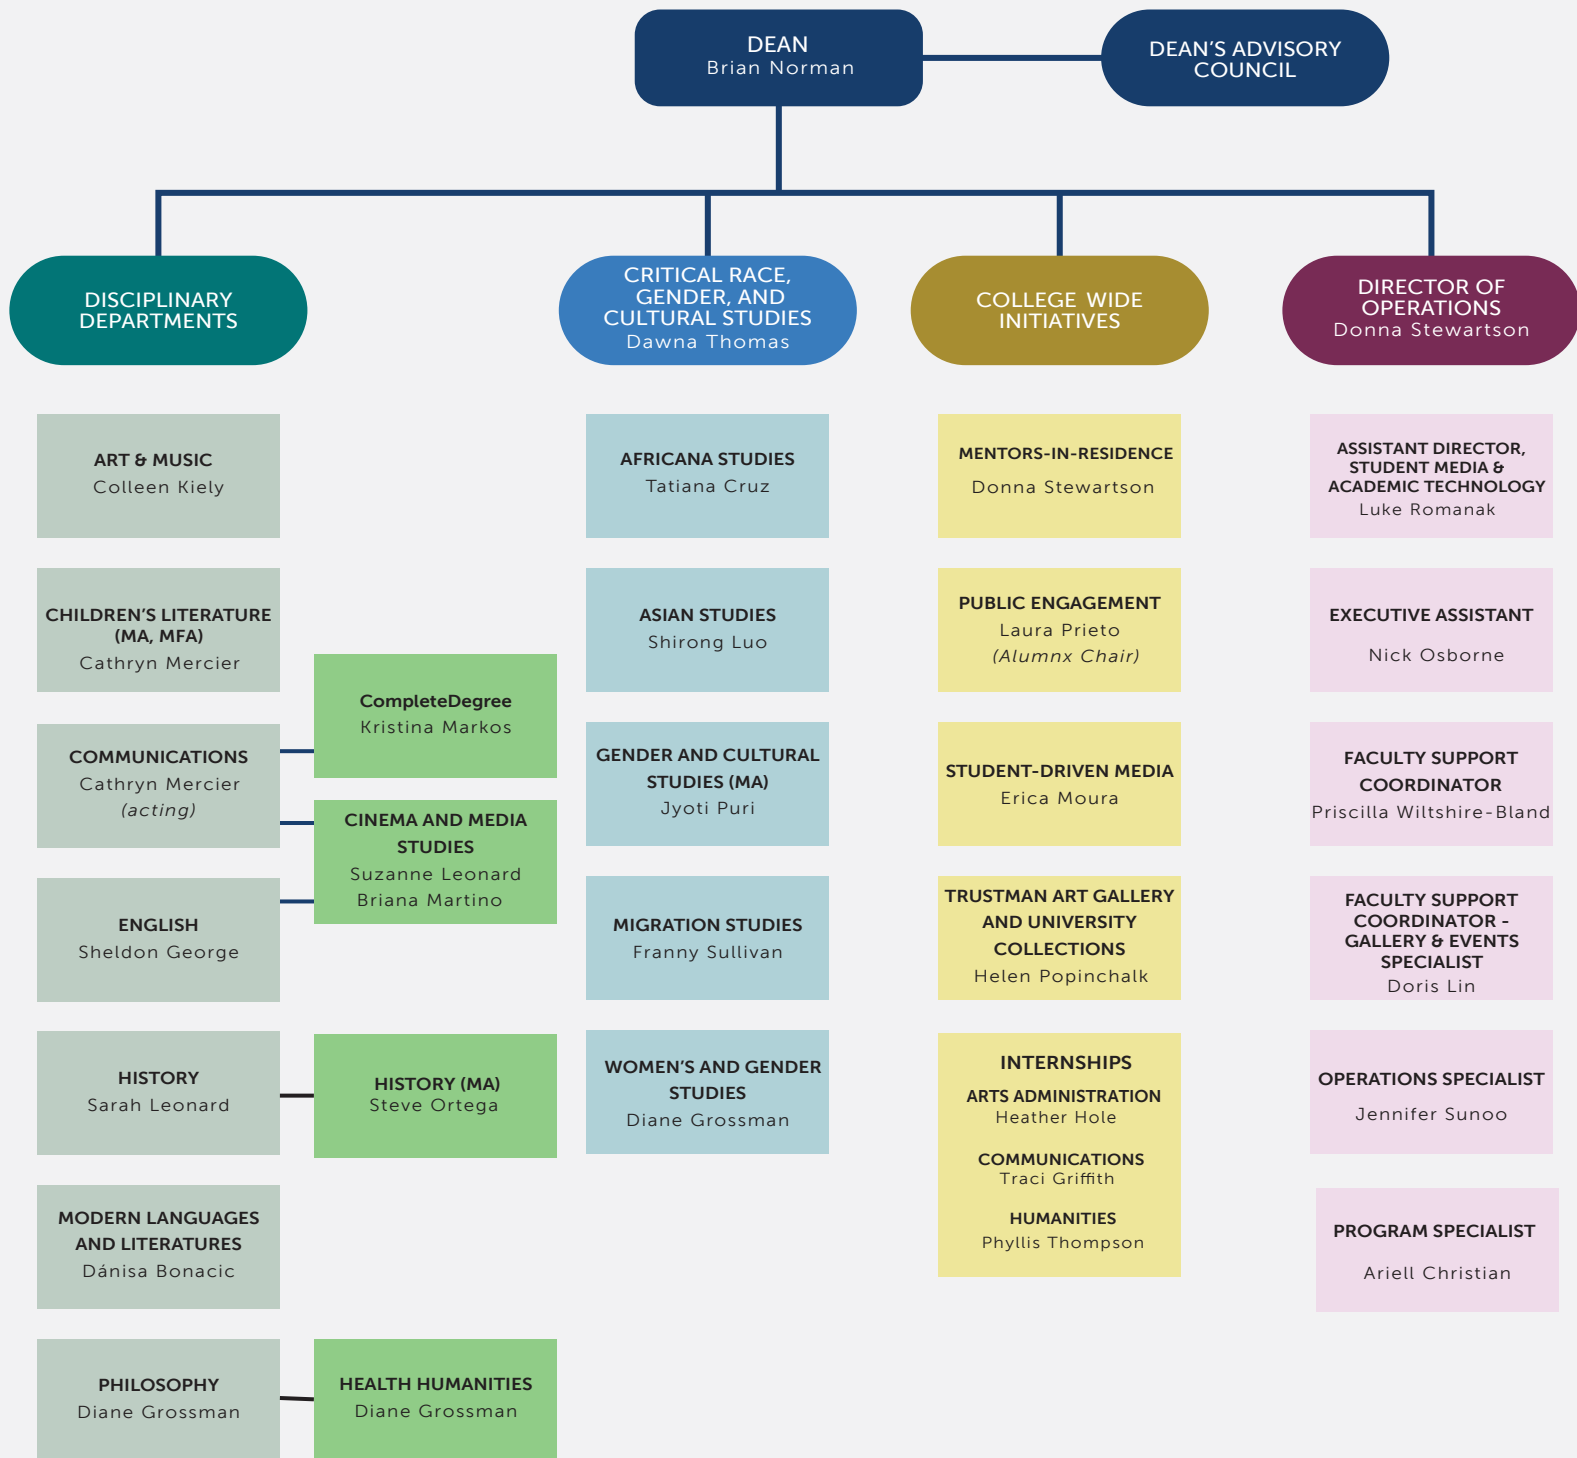

Gwen Ifill College of Media, Arts, and Humanities

AY21-22

Note: All faculty report to chair of home department

Last Updated: 2/3/2022