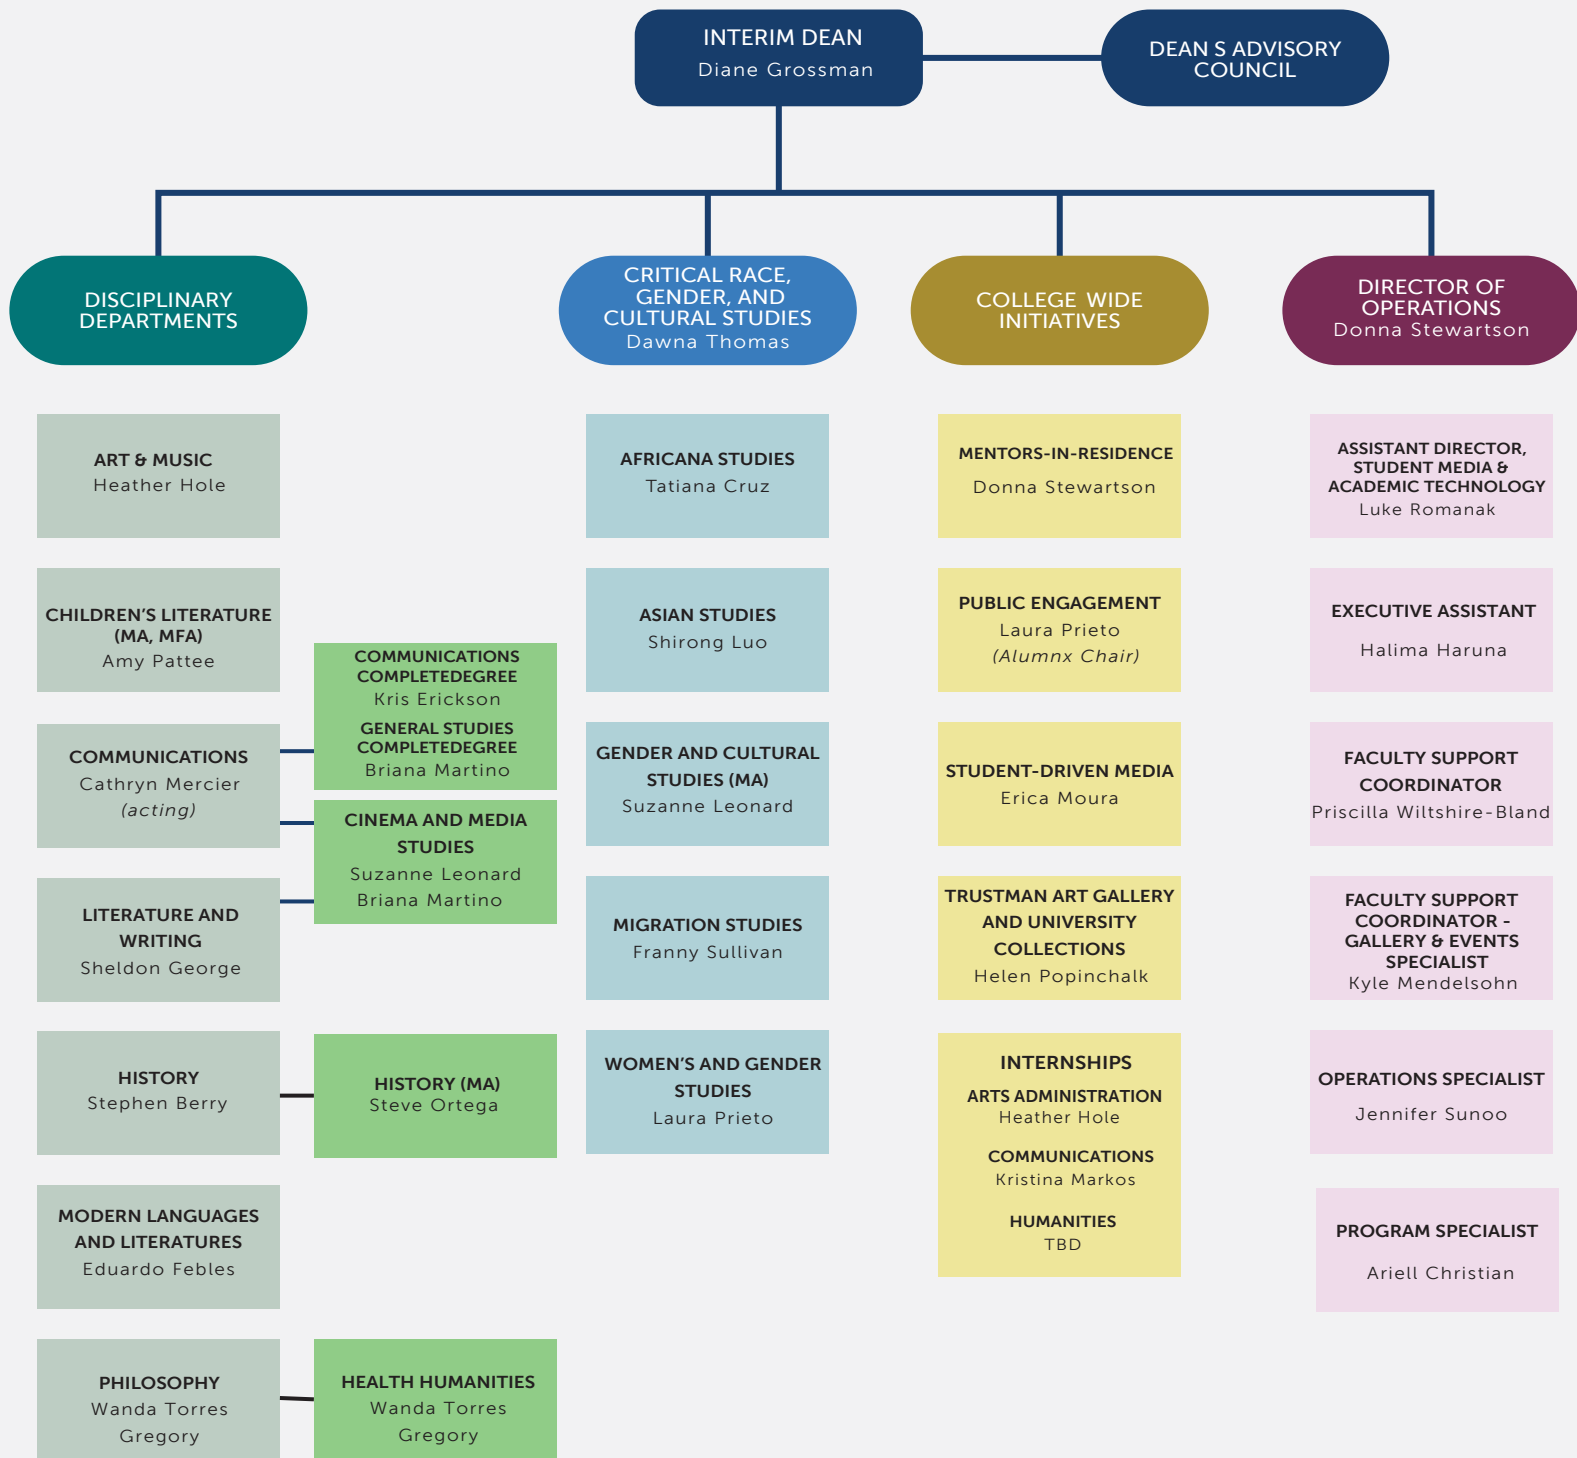

Gwen Ifill College of Media, Arts, and Humanities

AY22-23

Note: All faculty report to chair of home department

Last Updated: 9/28/2022