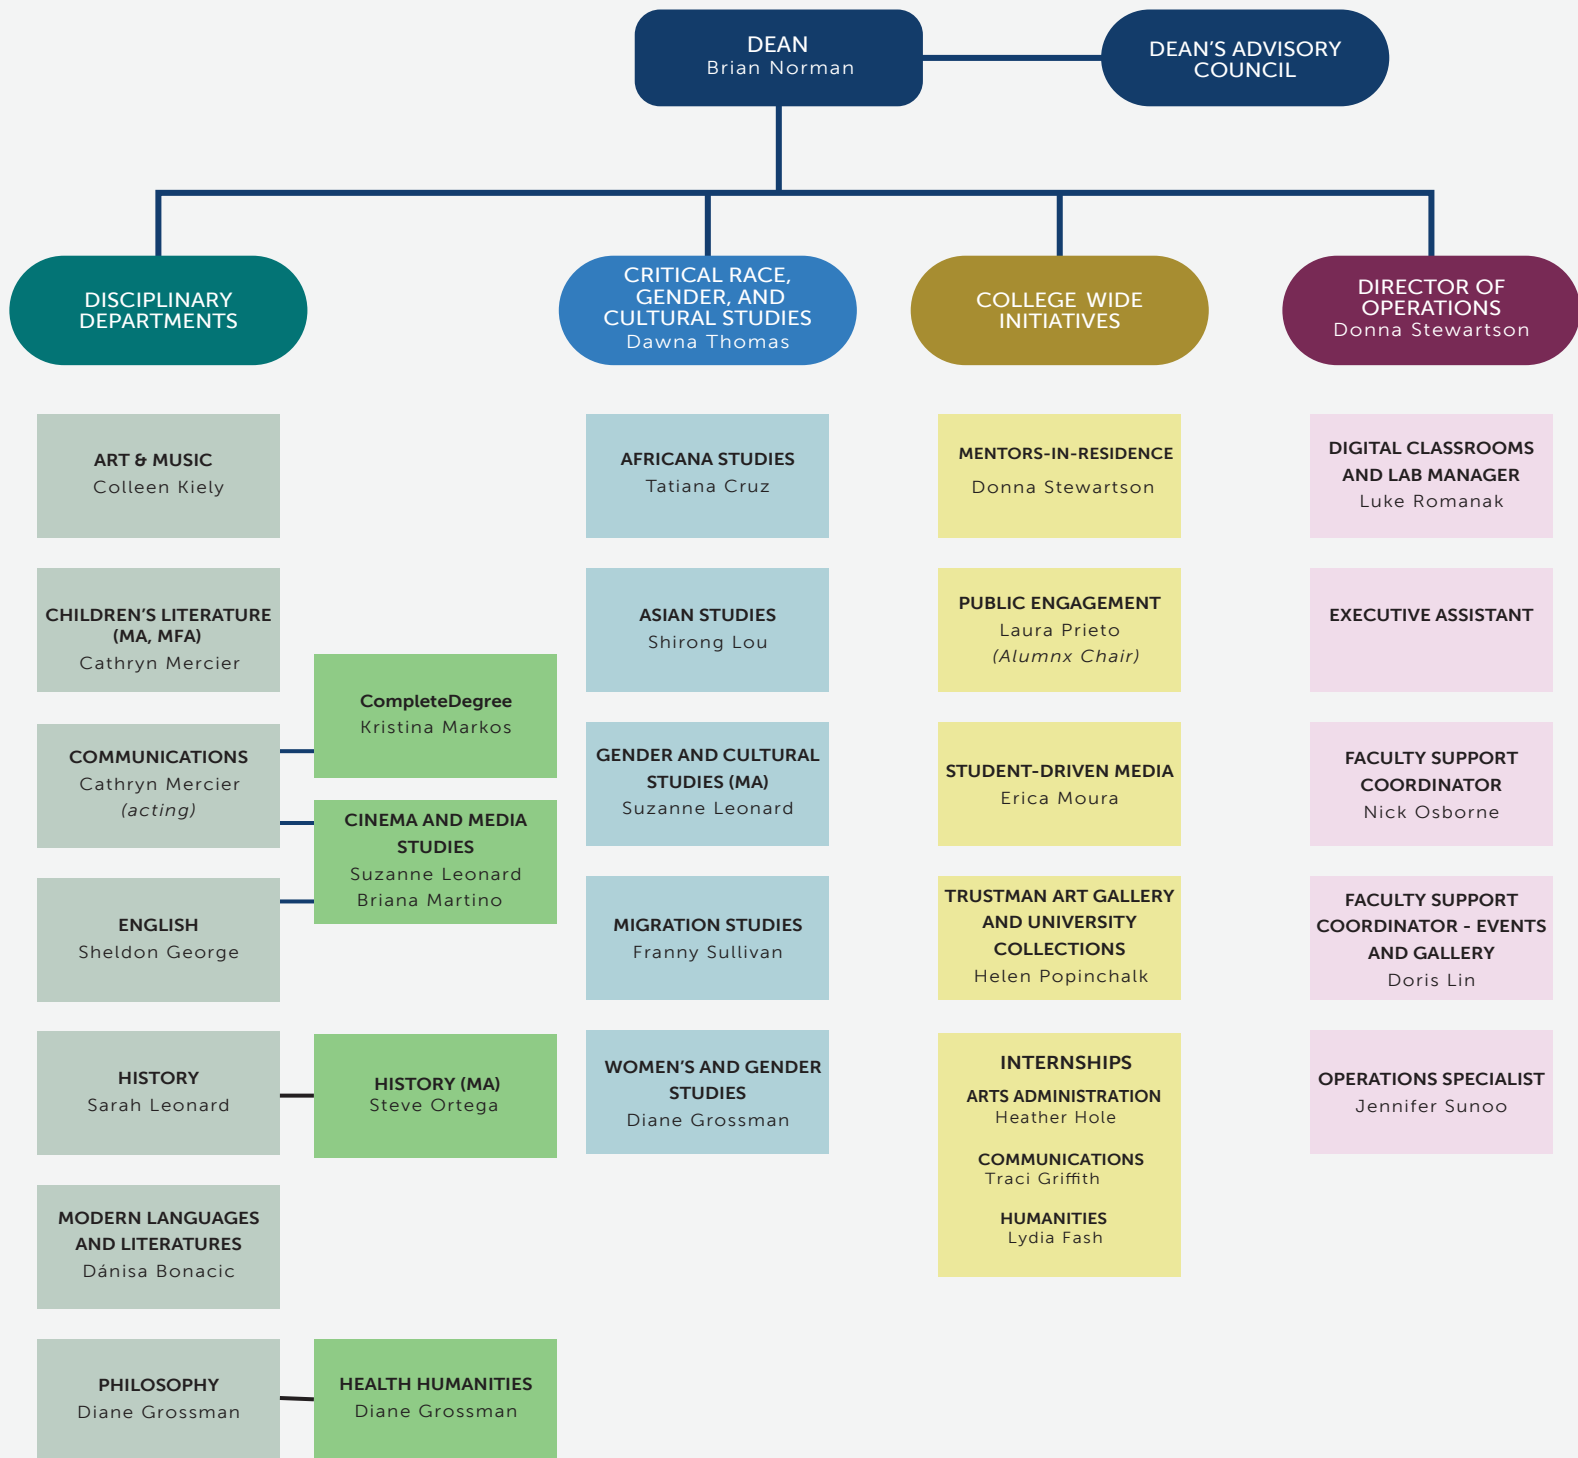

# Gwen Ifill College of Media, Arts, and Humanities

AY21-22

Note: All faculty report to chair of home department

Last Updated: 7/16/2021

**Simmons**  
UNIVERSITY

The Gwen Ifill College  
of Media, Arts,  
and Humanities