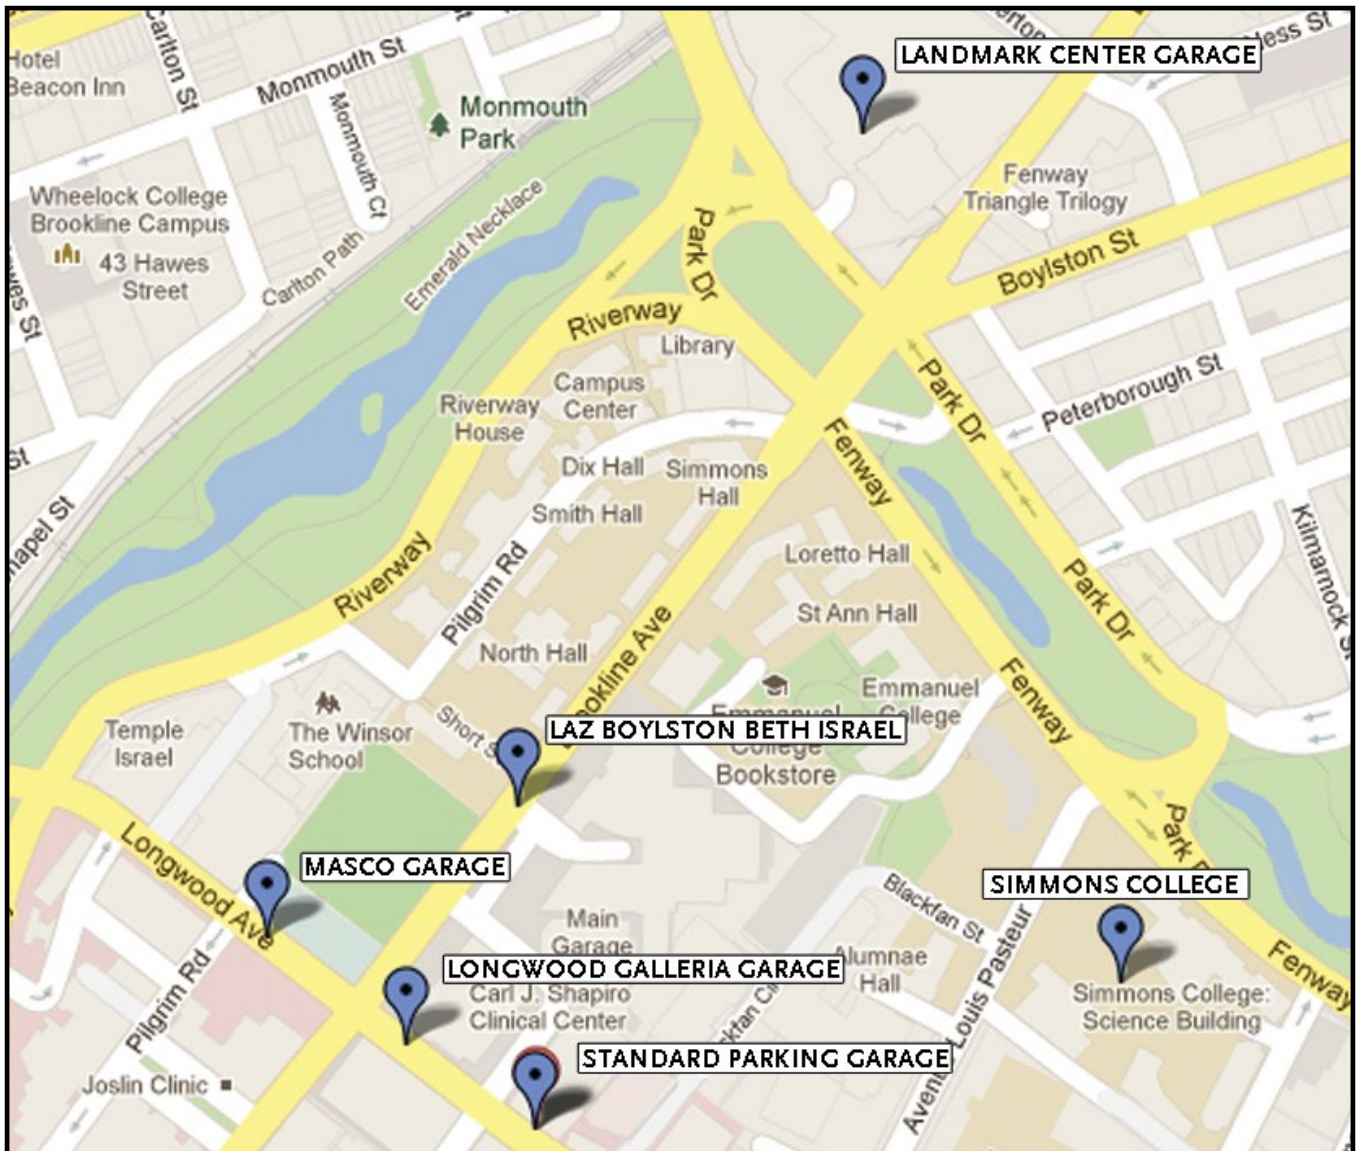

Parking Garages in the Area

Landmark Center Garage

401 Park Drive, Boston MA 02215
Contact: 617-927-0398

Longwood Galleria Garage

350 Longwood Ave., Boston MA 02115
Contact: 617-723-1488

Laz Boylston Beth Isrel

330 Brookline Ave., Boston MA 02115
Contact: 617-667-5052

Standard Parking Garage

333 Longwood Ave., Boston MA 02115
Contact: 617-734-8384

MASCO Garage

375 Longwood Ave., Boston MA 02115
Contact: 617-632-2310