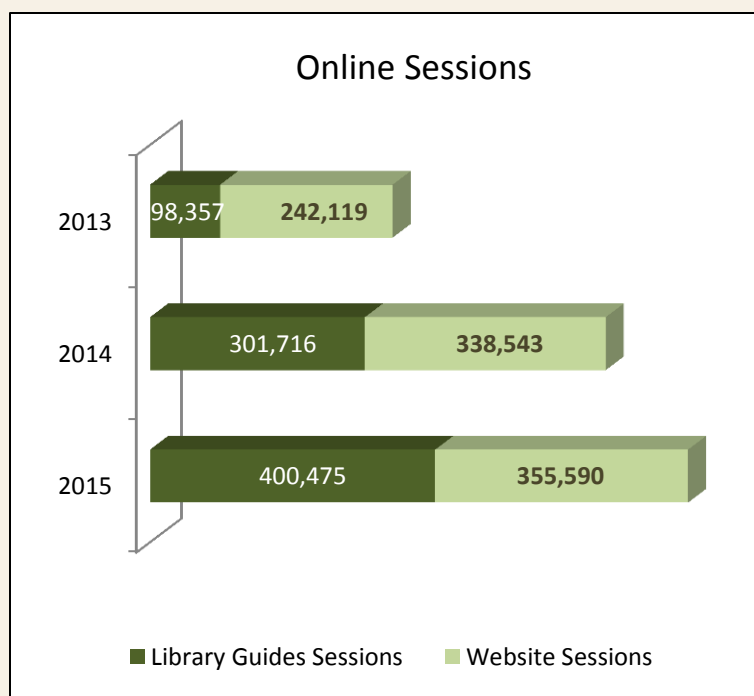

## Beatley Library Statistics Dashboard 2015

Total Circulation: **16,675**

Total Collection Volume Count: **222,910**

Total Reference Questions: **6,767**

Total Library Instruction Sessions: **112**

### Top Library Guides:

- **Nursing**
- **Library & Information Science**
- **Social Work**
- **Communications, Mass Media, and Journalism**
- **Resumes, CVs, and Cover Letters**

### Most Popular Library Databases:

- **EBSCO Databases**
- **Academic One File**
- **Library & Information Science Abstracts**
- **Credo Reference**
- **Web of Science**

### Beatley Library Stats: *Access & Services*