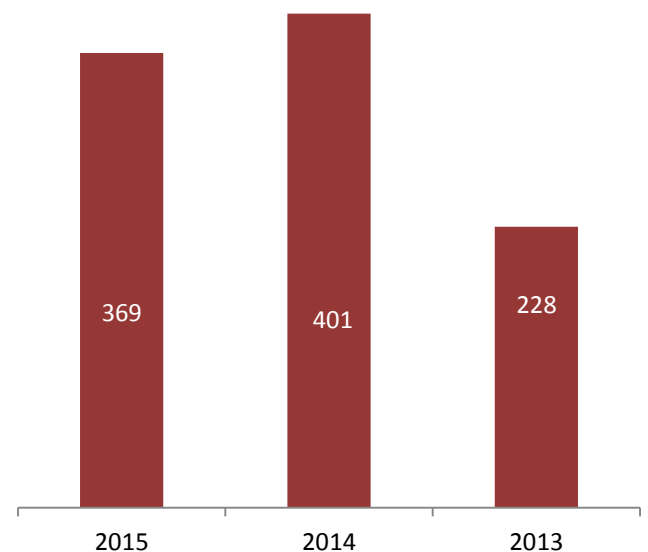

Research Appointments