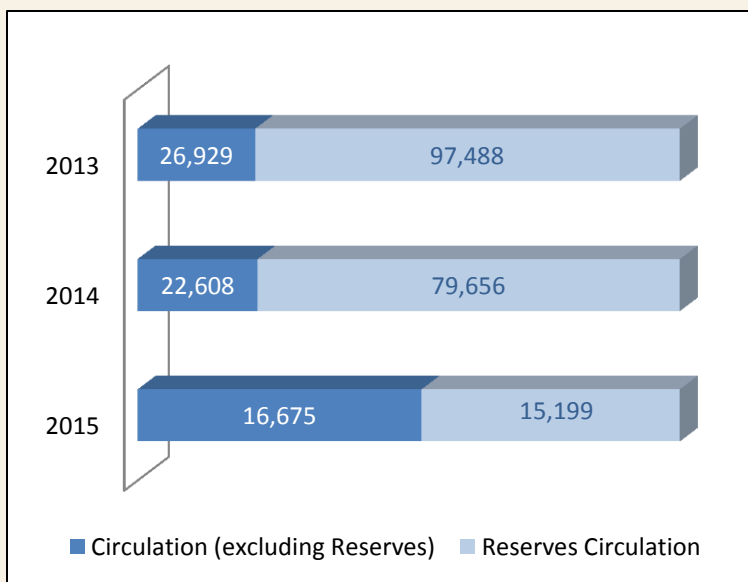

Beatley Library Stats: *Access & Services*