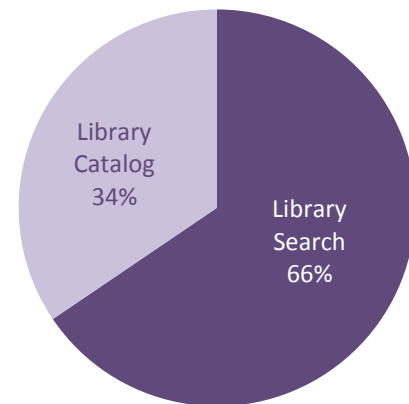

Search Interfaces