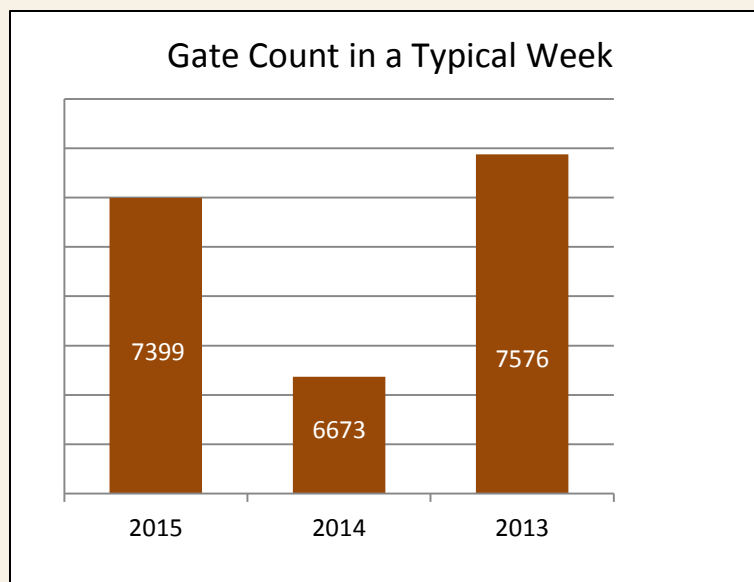

## Beatley Library Statistics Dashboard 2015

Total Circulation: **16,675**

Total Collection Volume Count: **222,910**

Total Reference Questions: **6,767**

Total Library Instruction Sessions: **112**

### Beatley Library Stats: *Access & Services*