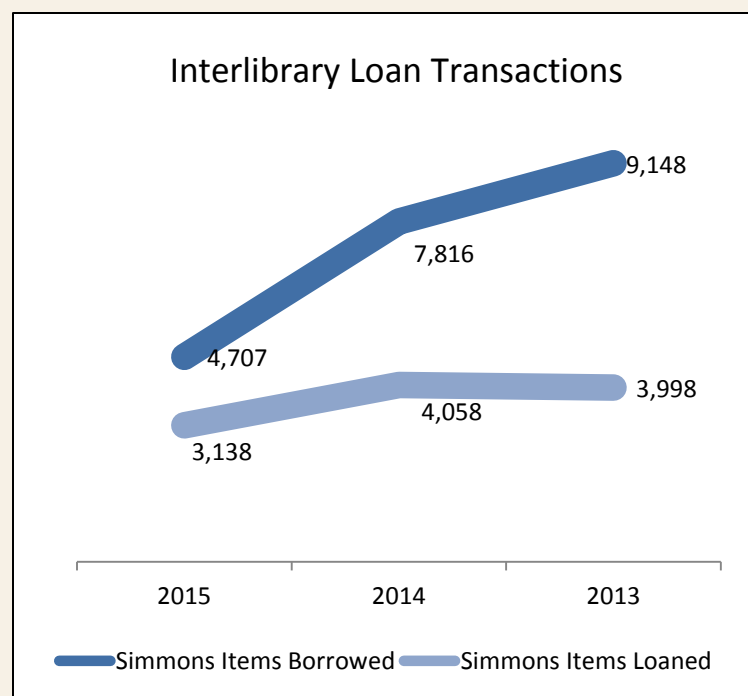

Beatley Library Stats: *Access & Services*