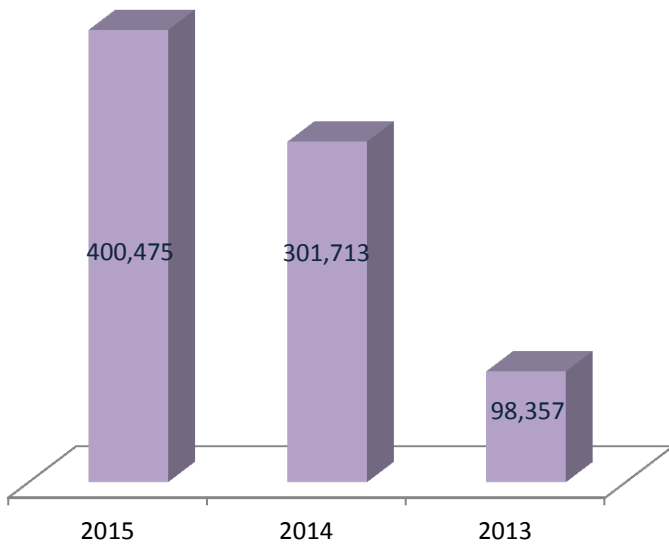

Beatley Library Stats: *Searching & Reference*

Research Guide Visits