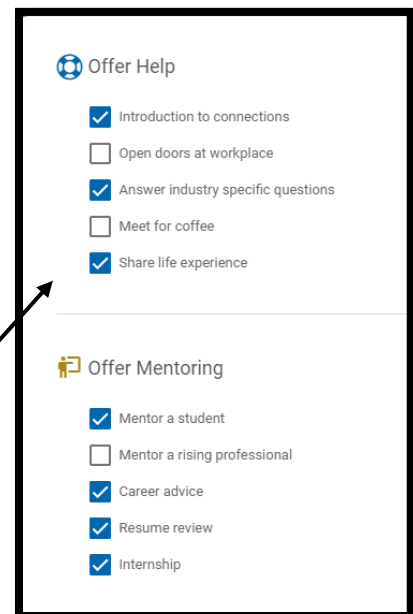

What Is The Simmons Network?

Simmons Network fosters a vibrant, Simmons-centric community through networking, mentorship, and personal connections that support its lifelong leaders and learners.

Exclusive to Simmons University alumnae/i and students, Simmons Network is a resource dedicated to connecting you with the Simmons Community and helping you build your personal and professional networks.

How to Set Up Your Simmons Network Profile

- Register to join the Simmons Network at <https://simmonsnetwork.net>
- Connect your profile from LinkedIn or set up a profile with a professional headshot. Update your information in the following fields:
  - Contact Information (non-Simmons email)
  - Summary
  - Educational Background
  - Experience
  - How you want to connect with the Simmons Community in the **“Offer Help”** and **“Offer Mentoring”** categories

Pro Tip: With a completed profile, you will have better mentoring matches!

Build Your Simmons Network Community

- Visit your **Feed** to share and hear about news from the Simmons Community
- Find and develop mentoring relationships through the **Directory** and **Mentoring** tabs.
  - Filter by:
    - Location
    - Field of Study
    - Industry/Company/Job Function
- Explore a variety of open positions on the **Job Board**
- Post job and internship opportunities, and articles of interest with industry trends
- Join **Groups** to connect to members with shared academic, professional, and personal interests
- Explore and register for **Events** where you can meet Simmons alumnae/i and students in person

Additional Networking Resources

- [Networking Tips](#)
- [Networking: Asking for AIR (Advice, Information and Referrals)](#)
- [Informational Interview Agenda](#)